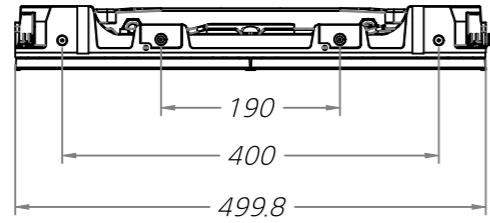

■ LWBC0xx-GD
 - SIZE : W500mm xW1000mm

PROJECT TITLE

LED Screen

NOTE

- 1. This drawing is only for reference.
- 2. Specifications subject to change without notice.

△		
△		
△		
△		
△		
△		
△		
△		

REVISIONS DATE

DRAWN BY

DESIGNED BY

CHECKED BY

APPROVED BY

DRAWING TITLE
 Cabinet Elevation
 LWBC0xx-GD

MATERIAL

SCALE 1 / 8

DATE 2021. 08. 25.