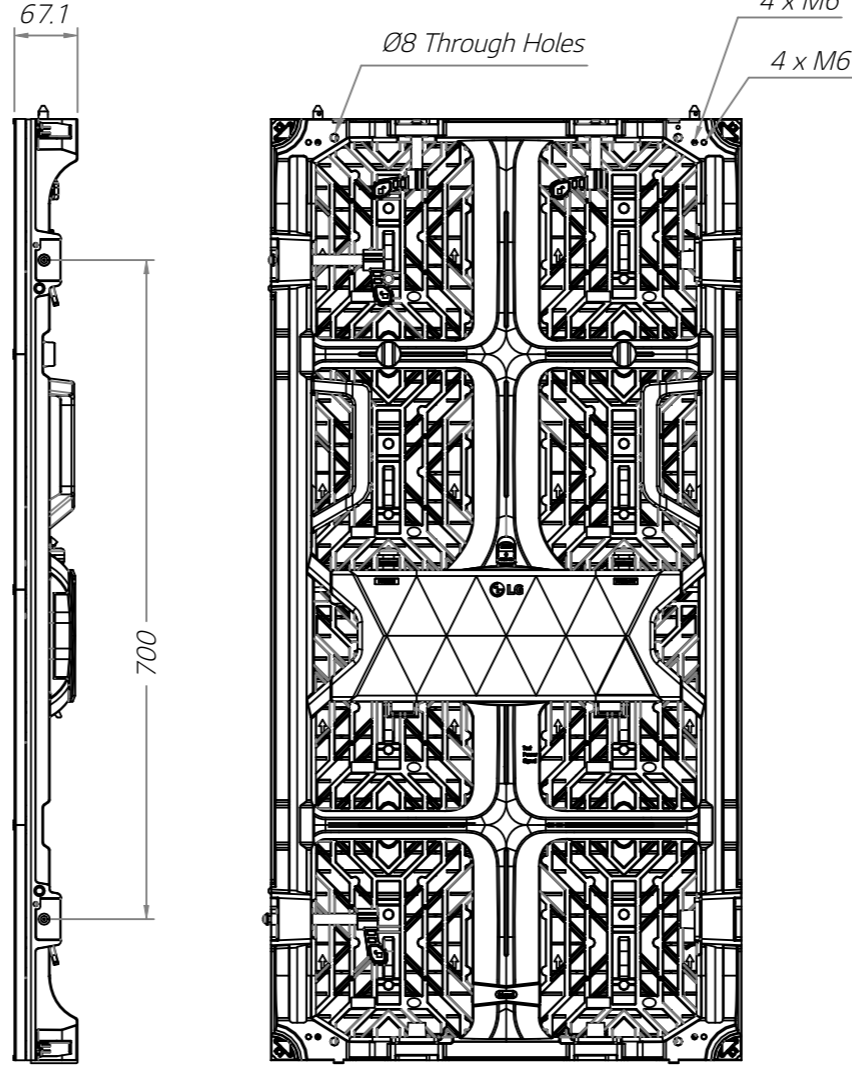

■ LWBC0xx-GD
 - SIZE : W500mm xW1000mm

PROJECT TITLE

LED Screen

NOTE

- 1. This drawing is only for reference.
- 2. Specifications subject to change without notice.

△		
△		
△		
△		
△		
△		
△		
△		

REVISIONS DATE

DRAWN BY

DESIGNED BY

CHECKED BY

APPROVED BY

DRAWING TITLE
 Cabinet Elevation
 LWBC0xx-GD

MATERIAL

SCALE 1 / 8

DATE 2021. 08. 25.

SHEET NO. 001 REV. A

A3/42(2x27mm x2mm)

LWBC0xx-GD - Back Cover

PROJECT TITLE

LED Screen

NOTE

1. This drawing is only for reference.
2. Specifications subject to change without notice.

△		
△		
△		
△		
△		
△		
△		
△		
△		
△		

SCALE 1 / 8

DATE 2021. 08. 25.

SHEET NO. 002 REV. A

A3/42(0x27mm x2mm)