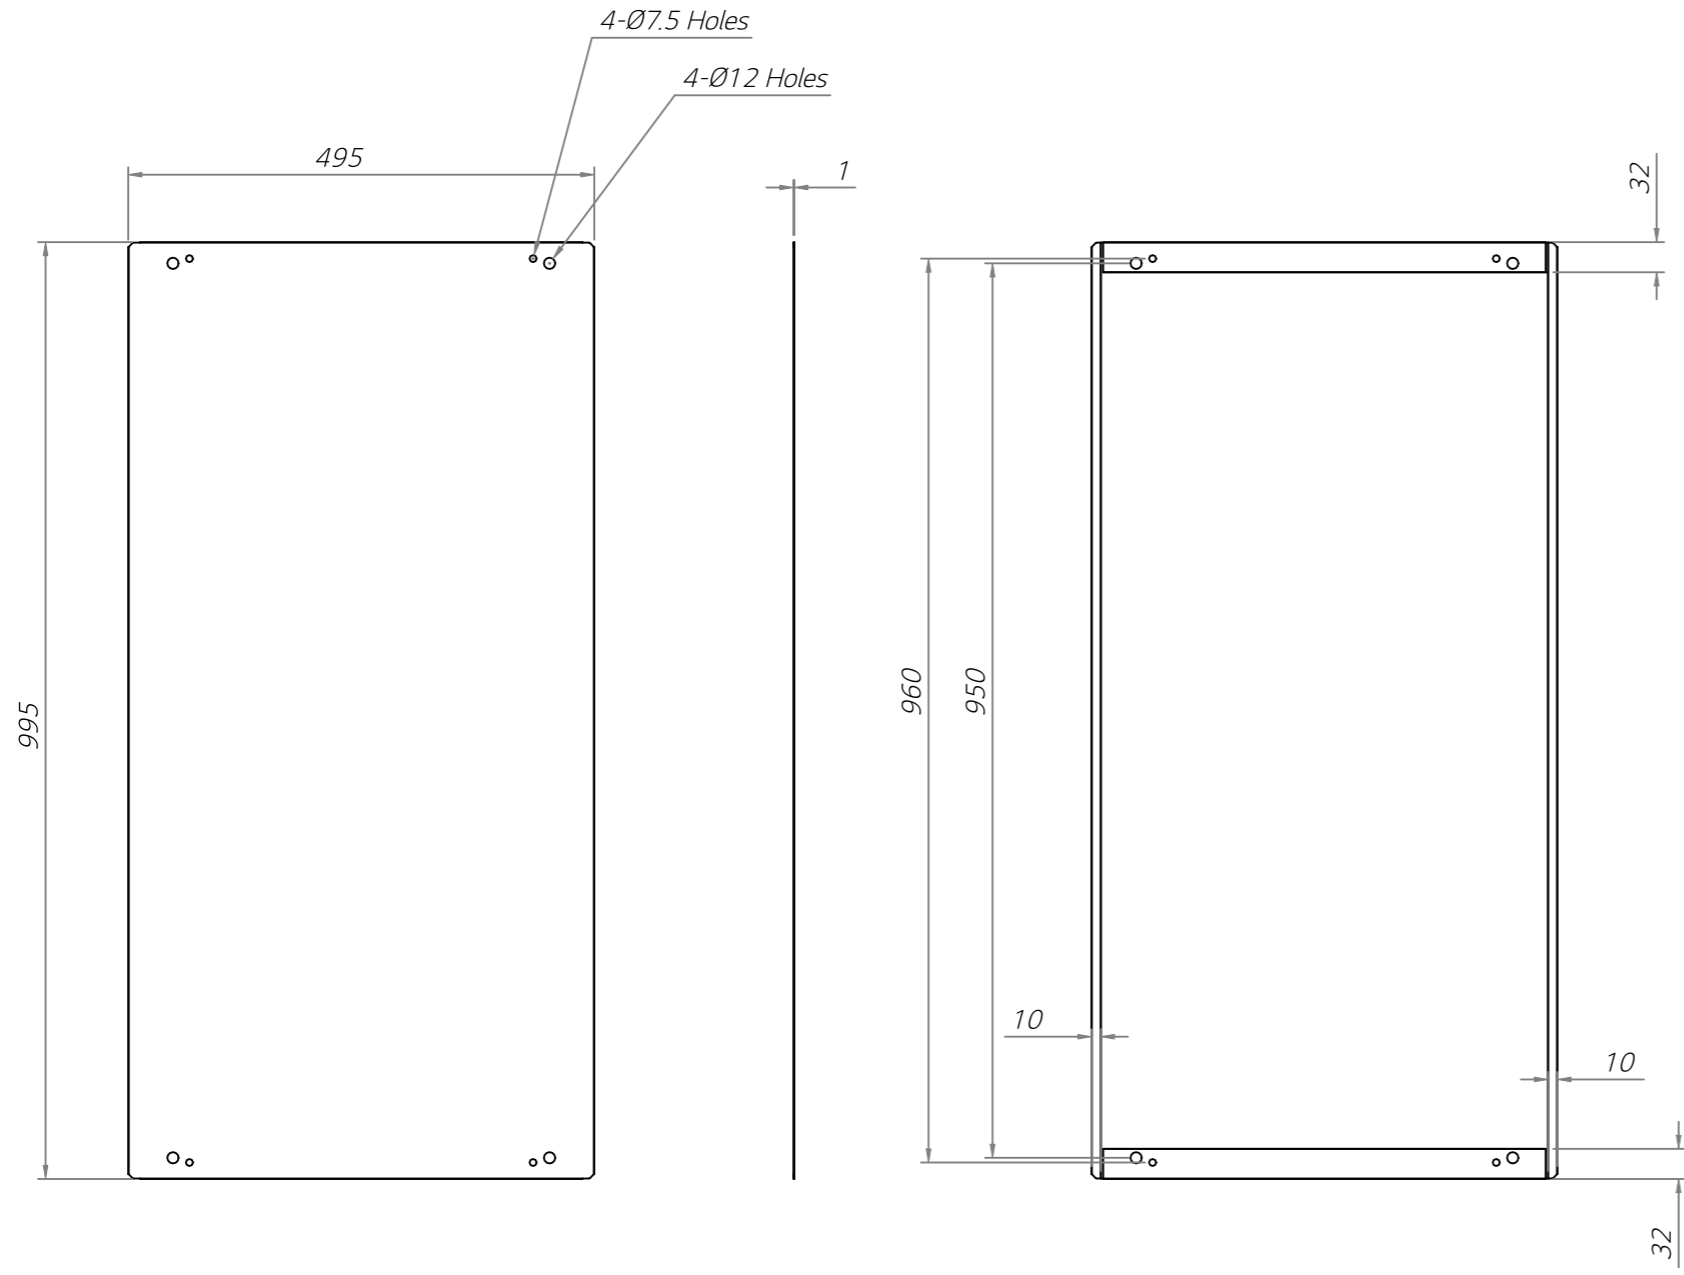

■ LWBC0xx-GD
 - SIZE : W500mm xW1000mm

PROJECT TITLE

LED Screen

NOTE

- 1. This drawing is only for reference.
- 2. Specifications subject to change without notice.

△		
△		
△		
△		
△		
△		
△		
△		

REVISIONS DATE

SHEET NO. 001 REV. A

A3/42(2x27mm x2mm)

LWBC0xx-GD - Back Cover

PROJECT TITLE

LED Screen

NOTE

1. This drawing is only for reference.
2. Specifications subject to change without notice.

△		
△		
△		
△		
△		
△		
△		
△		
△		
△		

REVISIONS DATE

DRAWN BY

DESIGNED BY

CHECKED BY

APPROVED BY

DRAWING TITLE

Cabinet Elevation
LWBC0xx-GD

MATERIAL

SCALE 1 / 8

DATE 2021. 08. 25.

SHEET NO. 002 REV. A

A3/42(0x27mm x2mm)