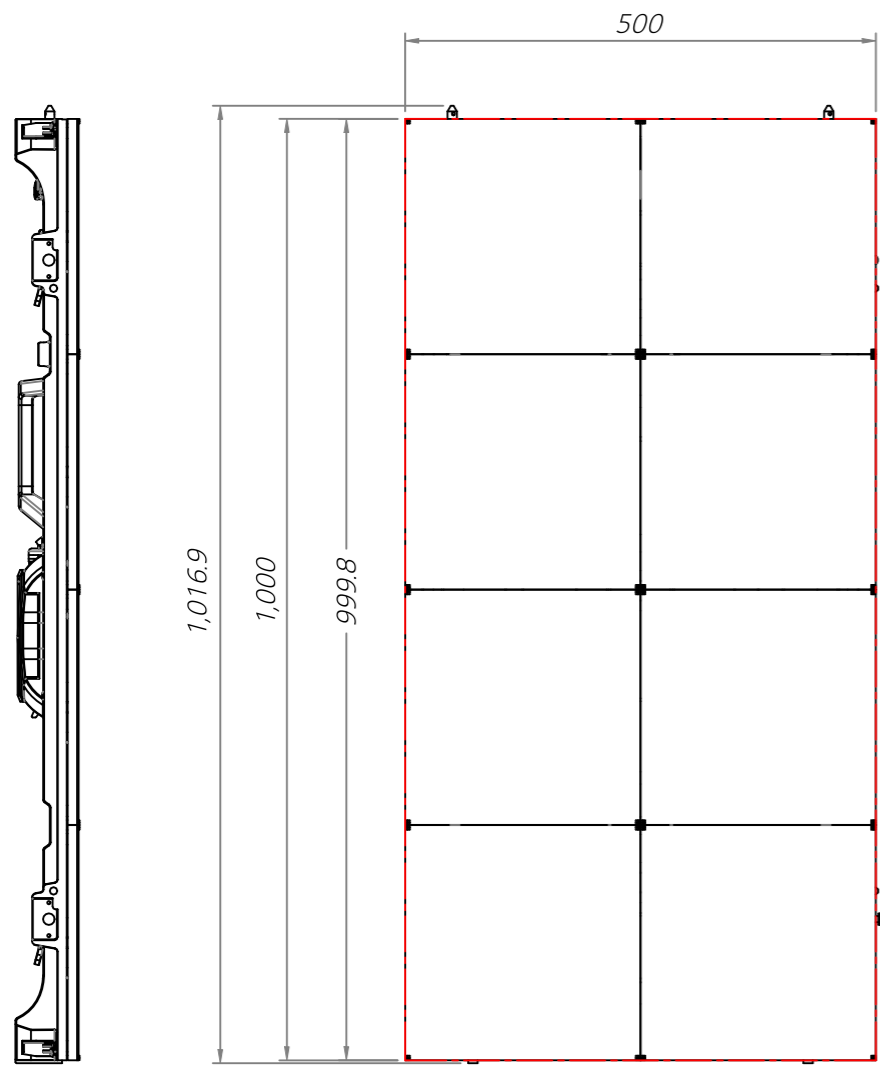

■ LWBC0xx-GD
 - SIZE : W500mm xW1000mm

PROJECT TITLE

LED Screen

NOTE

- 1. This drawing is only for reference.
- 2. Specifications subject to change without notice.

△		
△		
△		
△		
△		
△		
△		
△		

REVISIONS DATE

DRAWN BY

DESIGNED BY

CHECKED BY

APPROVED BY

DRAWING TITLE
 Cabinet Elevation
 LWBC0xx-GD

MATERIAL

SCALE 1 / 8

DATE 2021. 08. 25.

SHEET NO. 001 REV. A

A3/42(2x27mm x2mm)

LWBC0xx-GD - Back Cover

PROJECT TITLE

LED Screen

NOTE

1. This drawing is only for reference.
2. Specifications subject to change without notice.

△		
△		
△		
△		
△		
△		
△		
△		
△		
△		

SCALE 1 / 8

DATE 2021. 08. 25.

SHEET NO. 002 REV. A

A3/42(0x27mm x2mm)